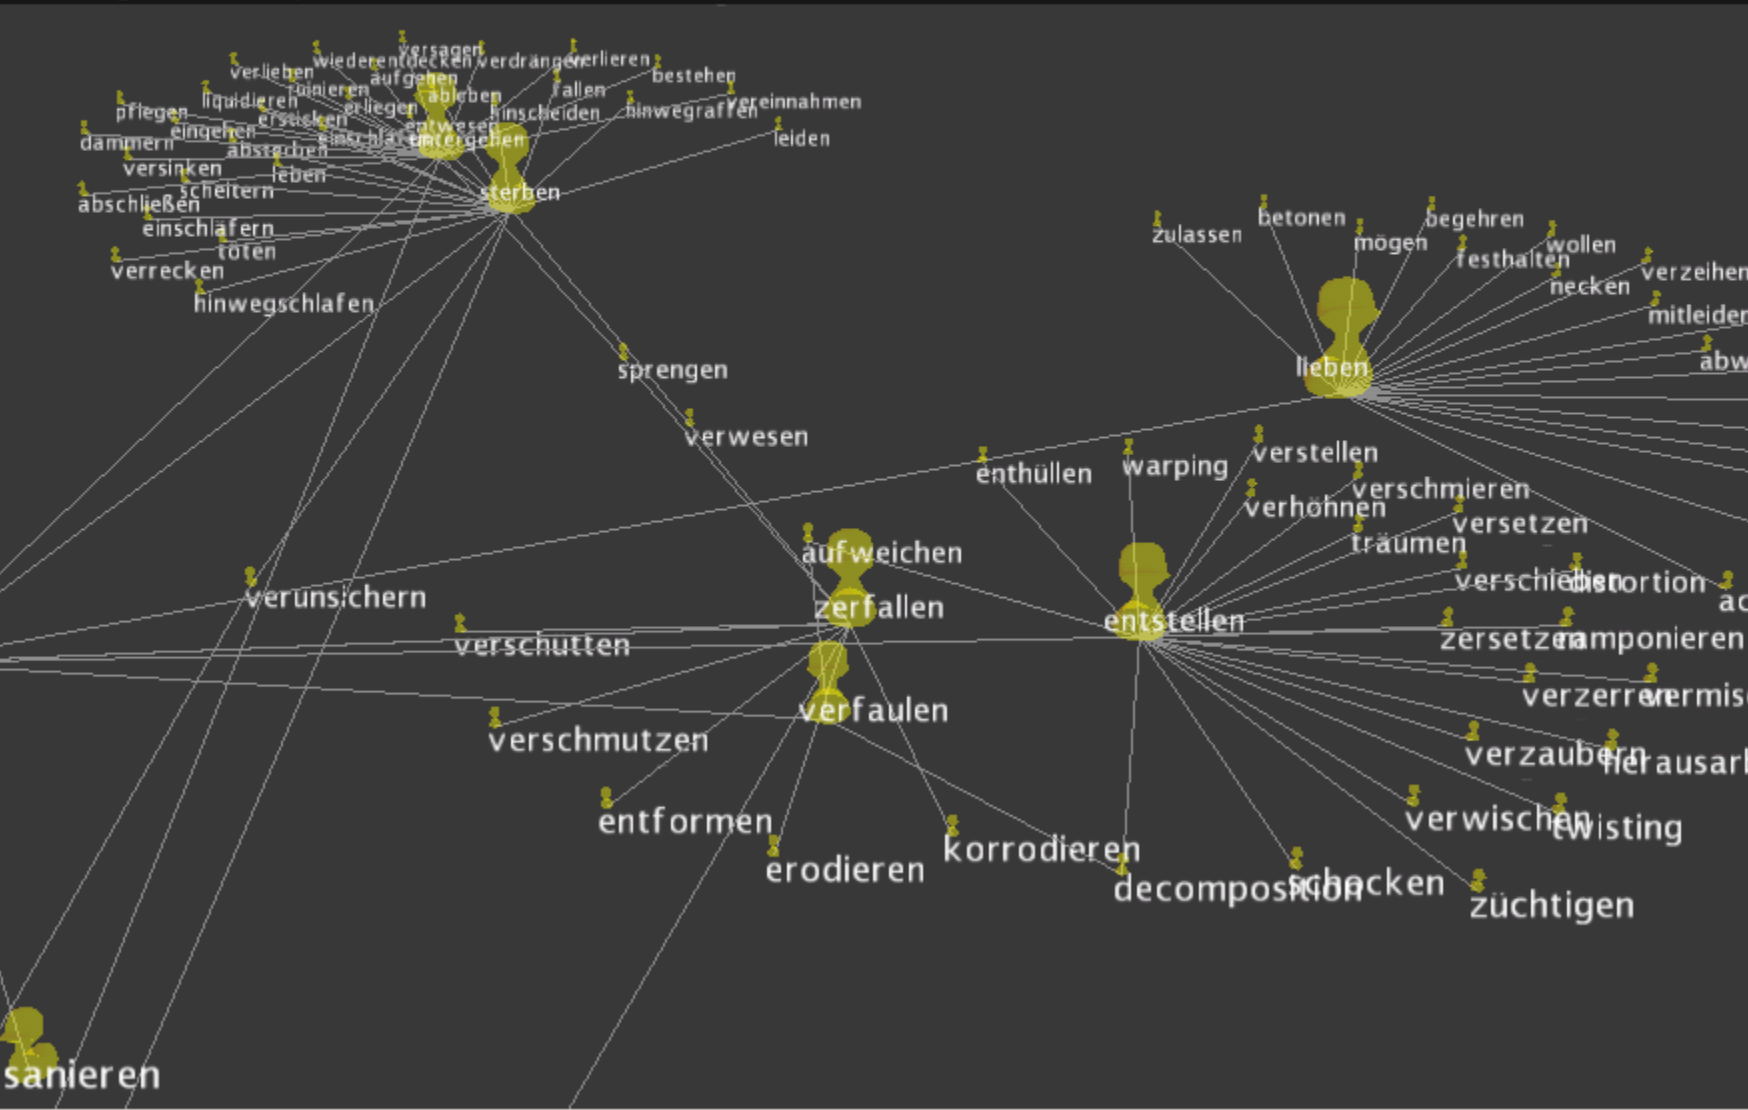

stretch graph (toggle) --- F8: flat graph --- F9: depth 2/3 --- F10: new search on selection --- SPACE: pause evaluation --- type a word
edges: 232 edges: 327 --- depth3: FALSE --- current selection: drohen

stretch graph (toggle) --- F8: flat graph --- F9: depth 2/3 --- F10: new search on selection --- SPACE: pause evaluation --- type a word
es: 116 edges: 147 --- depth3: FALSE --- current selection: zerfallen

stretch graph (toggle) --- F8: flat graph --- F9: depth 2/3 --- F10: new search on selection --- SPACE: pause evaluation --- type a word
edges: 215 --- depth: 318 --- current selection:

: stretch graph (toggle) --- F8: flat graph --- F9: depth 2/3 --- F10: new search on selection --- SPACE: pause evaluation --- type a word
edges: 147 edges: 196 --- depth3: FALSE --- current selection: bewegen